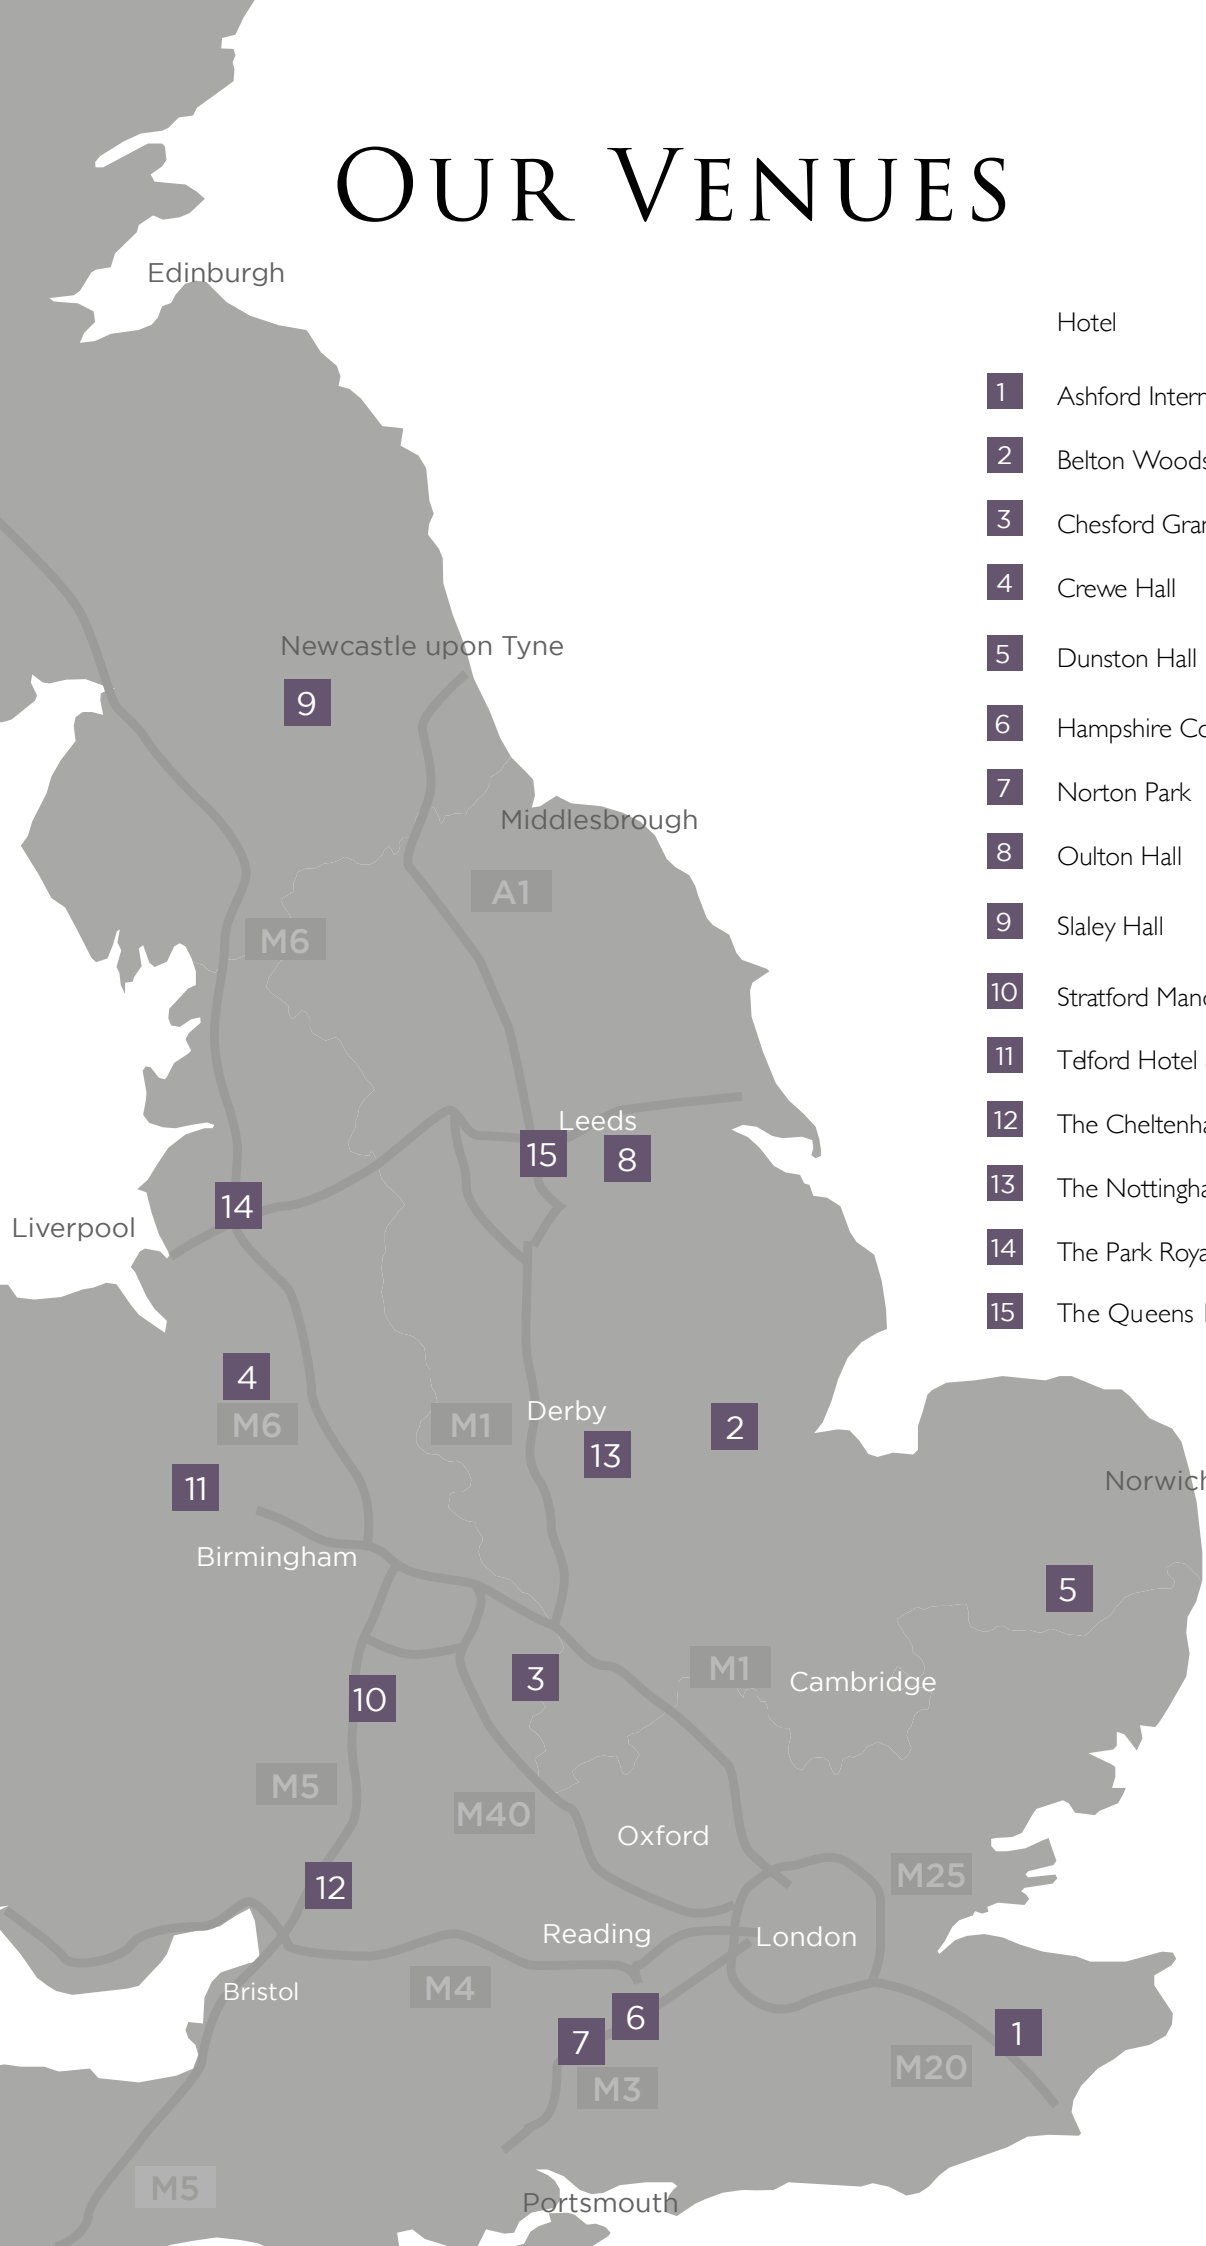

# OUR VENUES

QHOTELS

INSPIRED  
BY YOU

Hotel

- 1 Ashford International Hotel
- 2 Belton Woods
- 3 Chesford Grange
- 4 Crewe Hall
- 5 Dunston Hall
- 6 Hampshire Court Hotel
- 7 Norton Park
- 8 Oulton Hall
- 9 Slaley Hall
- 10 Stratford Manor
- 11 Telford Hotel & Golf Resort
- 12 The Cheltenham Chase Hotel
- 13 The Nottingham Belfry
- 14 The Park Royal
- 15 The Queens Hotel